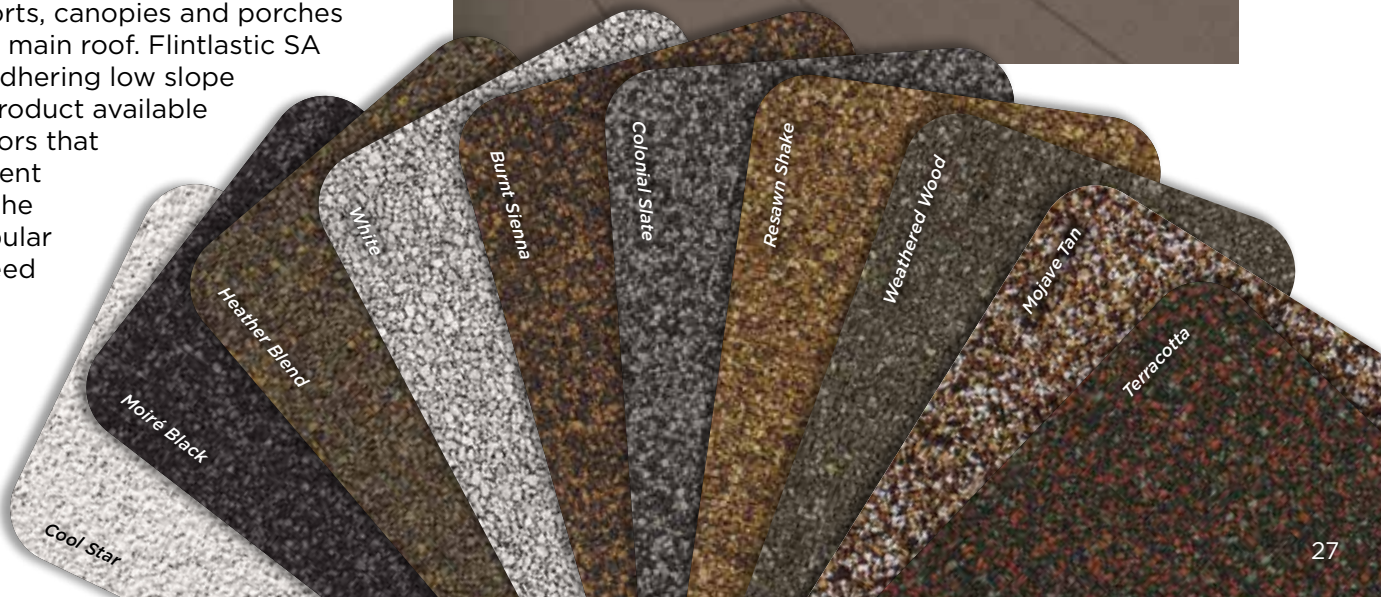

The ColorView® Visualizer: Design your Dream Home with the Click of a Mouse

CertainTeed created the ColorView tool to help homeowners bring their creative vision to reality.

Just look through a photo library of homes to choose one that looks most like your own. Then click on the roof to easily switch designs and see what CertainTeed product looks best. You can choose from hundreds of different roofing design and color combinations, and even add roof accents in different colors. All before anyone raises a hammer.

Want to visualize different roofing styles on your own home? You can upload photos to ColorView and have them digitally masked by one of our design professionals, or use DIY mode to upload and mask your own photos.

Plus, you can print or share your ColorView photos with family and friends to get their feedback. Visit colorview.certainteed.com and get started.

Add a Little Accent to Your Roof

The visually impactful choice for capping the hips and ridges of your roof, CertainTeed's Cedar Crest® accessory shingles will complement or match any shingle in the Landmark Series. For a low-profile hip and ridge look, CertainTeed also offers Shadow Ridge® accessory shingles. Also available in **ClimateFlex** version.

Color Companion Products for Flat Roof Areas

With CertainTeed Flintlastic® SA, you can coordinate flat roof areas like carports, canopies and porches with your main roof. Flintlastic SA is a self-adhering low slope roofing product available in ten colors that complement some of the most popular CertainTeed shingles.