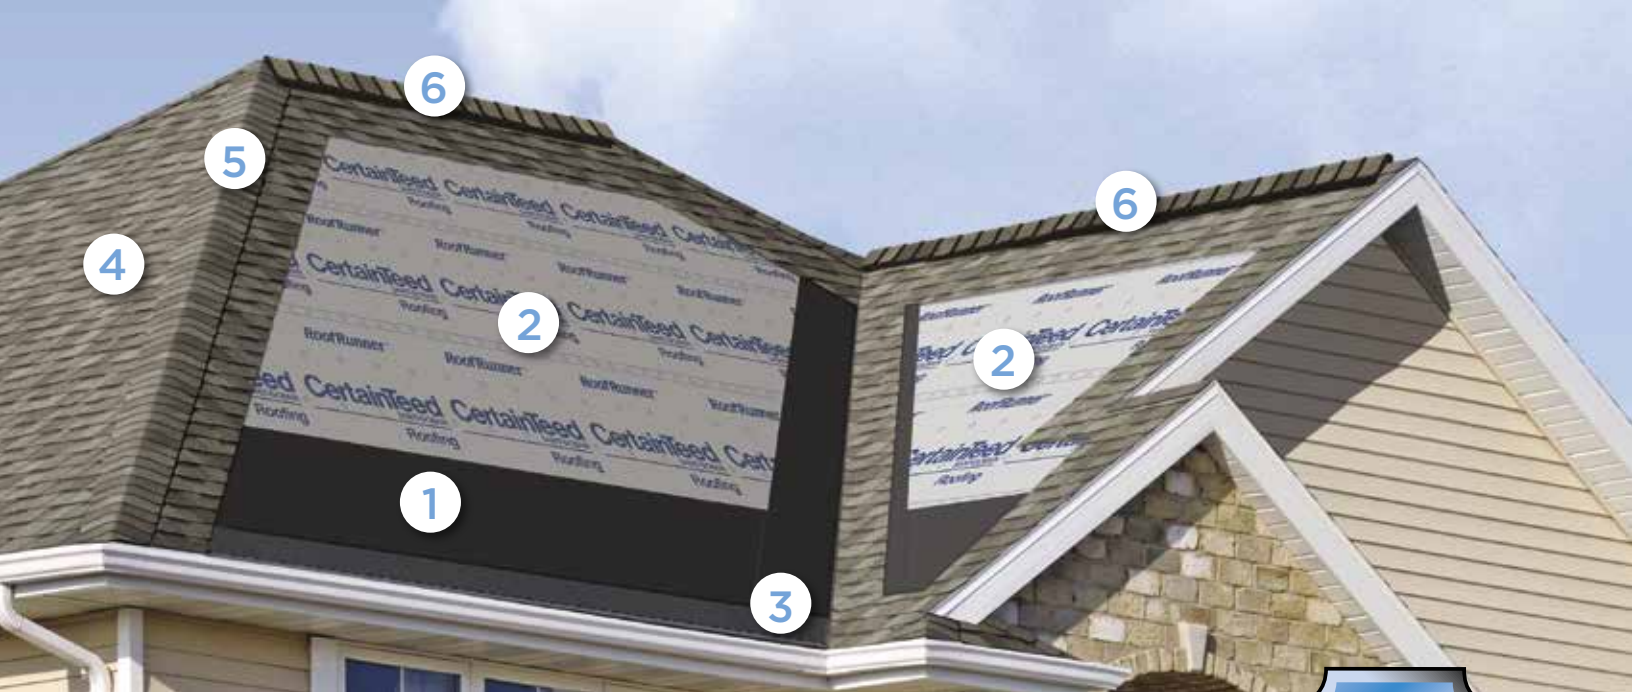

The ColorView® Visualizer: Design your Dream Home with the Click of a Mouse

CertainTeed created the ColorView tool to help homeowners bring their creative vision to reality.

Just look through a photo library of homes to choose one that looks most like your own. Then click on the roof to easily switch designs and see what CertainTeed product looks best. You can choose from hundreds of different roofing design and color combinations, and even add roof accents in different colors. All before anyone raises a hammer.

Want to visualize different roofing styles on your own home? You can upload photos to ColorView and have them digitally masked by one of our design professionals, or use DIY mode to upload and mask your own photos.

Plus, you can print or share your ColorView photos with family and friends to get their feedback. Visit colorview.certainteed.com and get started.

Add a Little Accent to Your Roof

The visually impactful choice for capping the hips and ridges of your roof, CertainTeed's Cedar Crest® accessory shingles will complement or match any shingle in the Landmark Series. For a low-profile hip and ridge look, CertainTeed also offers Shadow Ridge® accessory shingles. Also available in **ClimateFlex** version.

Color Companion Products for Flat Roof Areas

With CertainTeed Flintlastic® SA, you can coordinate flat roof areas like carports, canopies and porches with your main roof. Flintlastic SA is a self-adhering low slope roofing product available in ten colors that complement some of the most popular CertainTeed shingles.